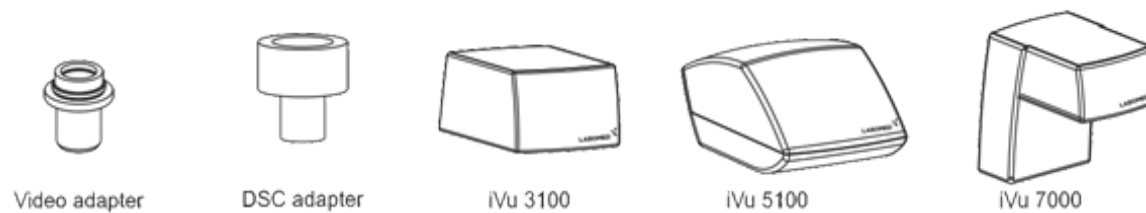

System Diagram (TCM 400)

OEM-OPTICAL.COM / Nyoptics Inc
2009 BLUE OAK COURT, DANVILLE, CA 94566
PHONE 925.820.3444 FAX 925.820.0964
Sales@nyoptics.com • www.oem-optical.com