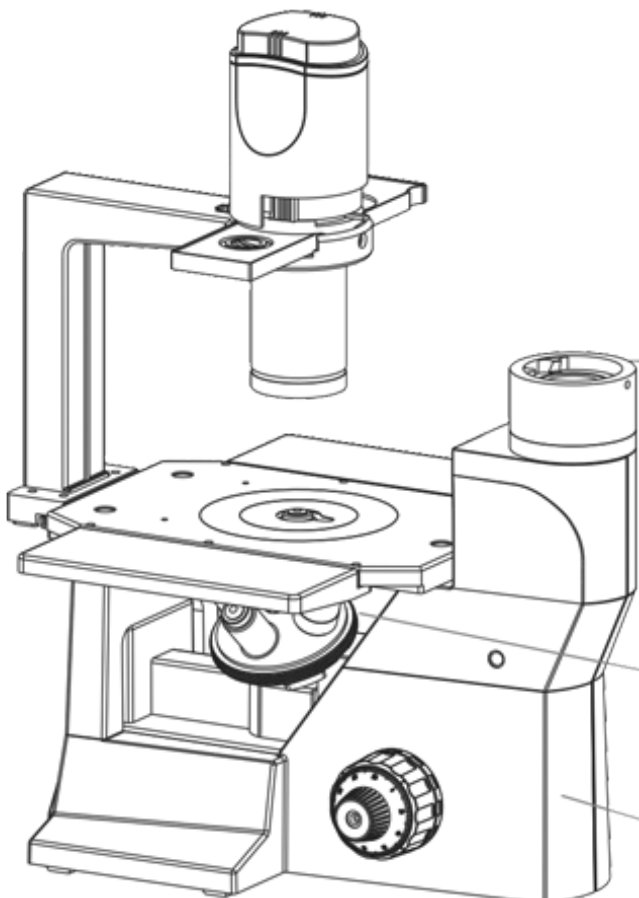

System Diagram (TCM 400)

OEM-OPTICAL.COM / Nyoptics Inc
2009 BLUE OAK COURT, DANVILLE, CA 94566
PHONE 925.820.3444 FAX 925.820.0964
Sales@nyoptics.com • www.oem-optical.com