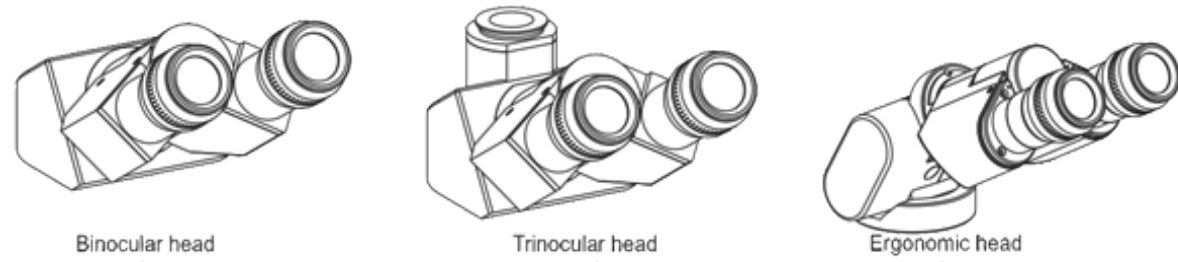

System Diagram (TCM 400)

OEM-OPTICAL.COM / Nyoptics Inc
2009 BLUE OAK COURT, DANVILLE, CA 94566
PHONE 925.820.3444 FAX 925.820.0964
Sales@nyoptics.com • www.oem-optical.com