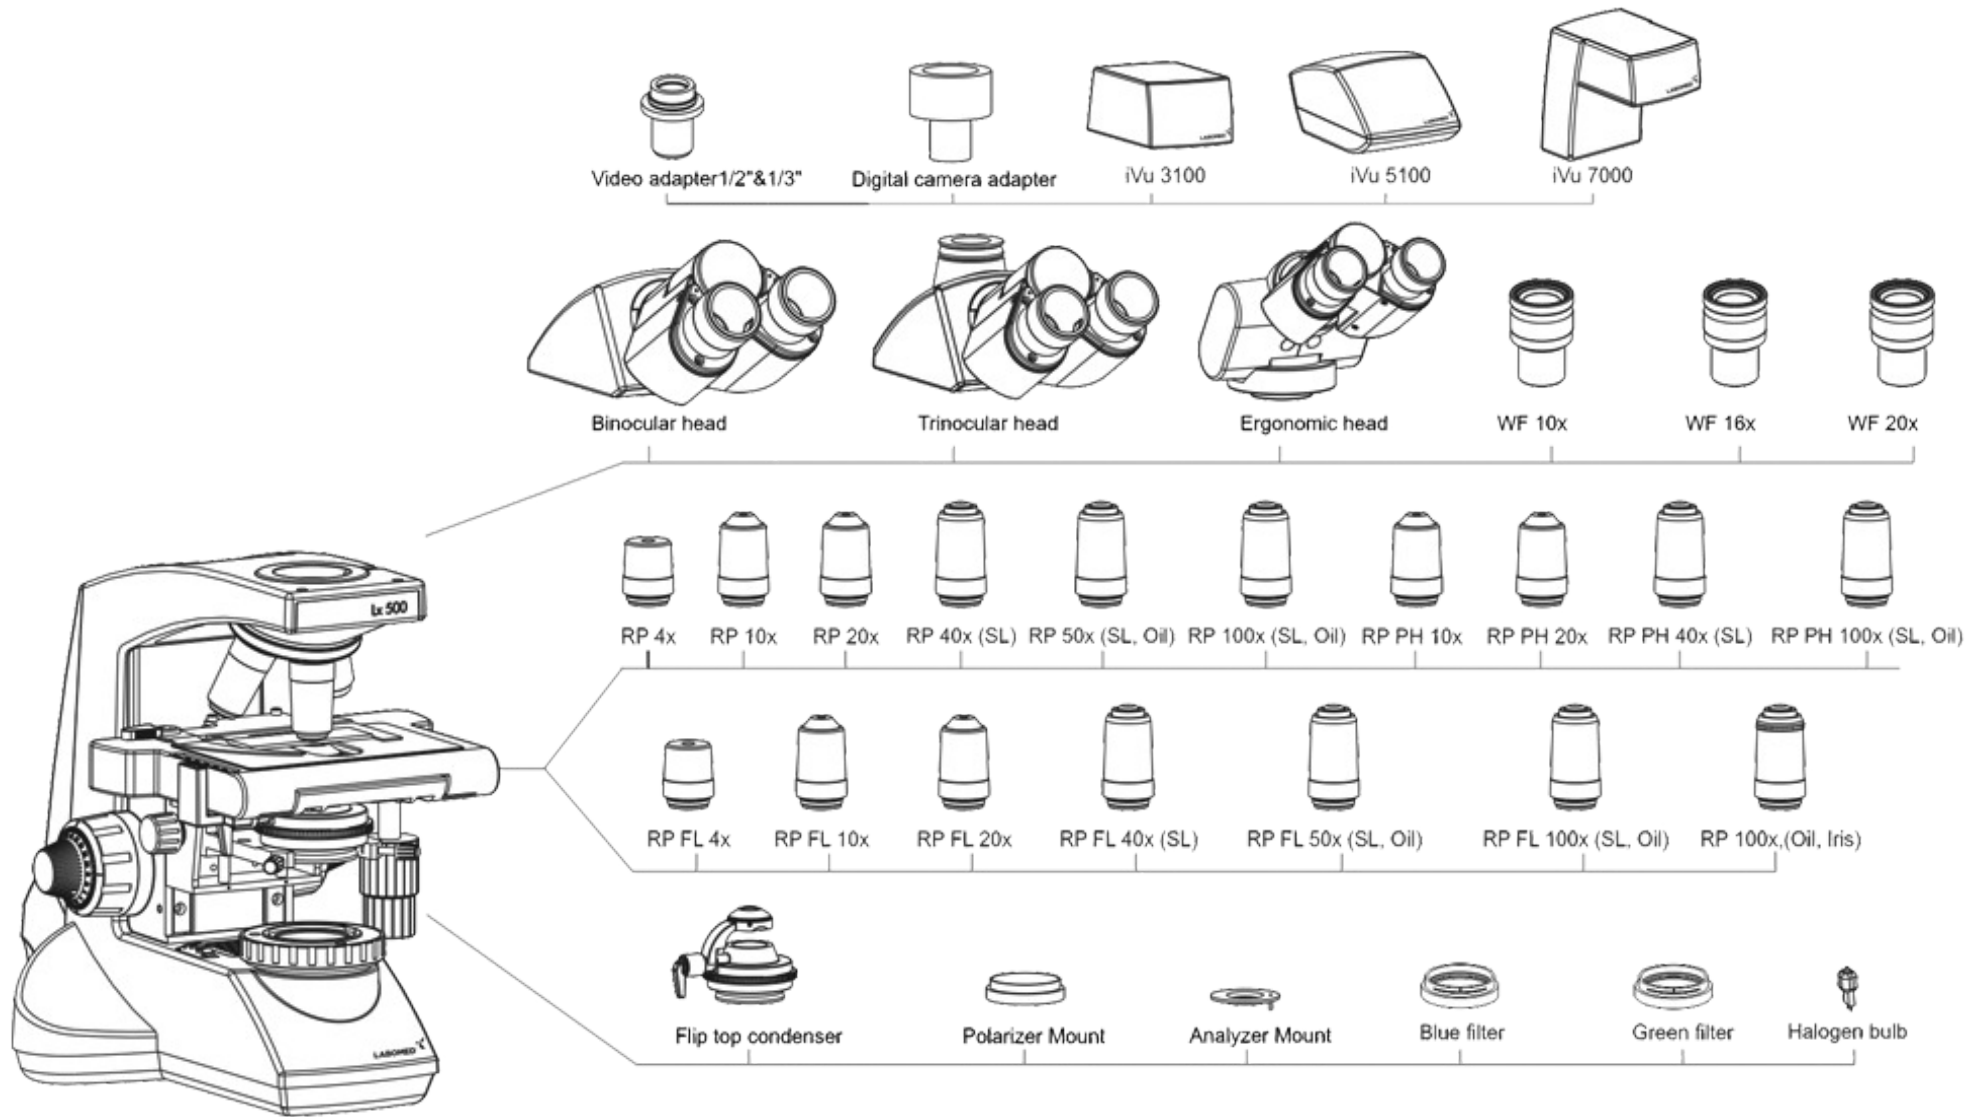

System Diagram (LX 500)

OEM-OPTICAL.COM / Nyoptics Inc
 2009 BLUE OAK COURT, DANVILLE, CA 94566
 PHONE 925.820.3444 FAX 925.820.0964
 Sales@nyoptics.com • www.oem-optical.com