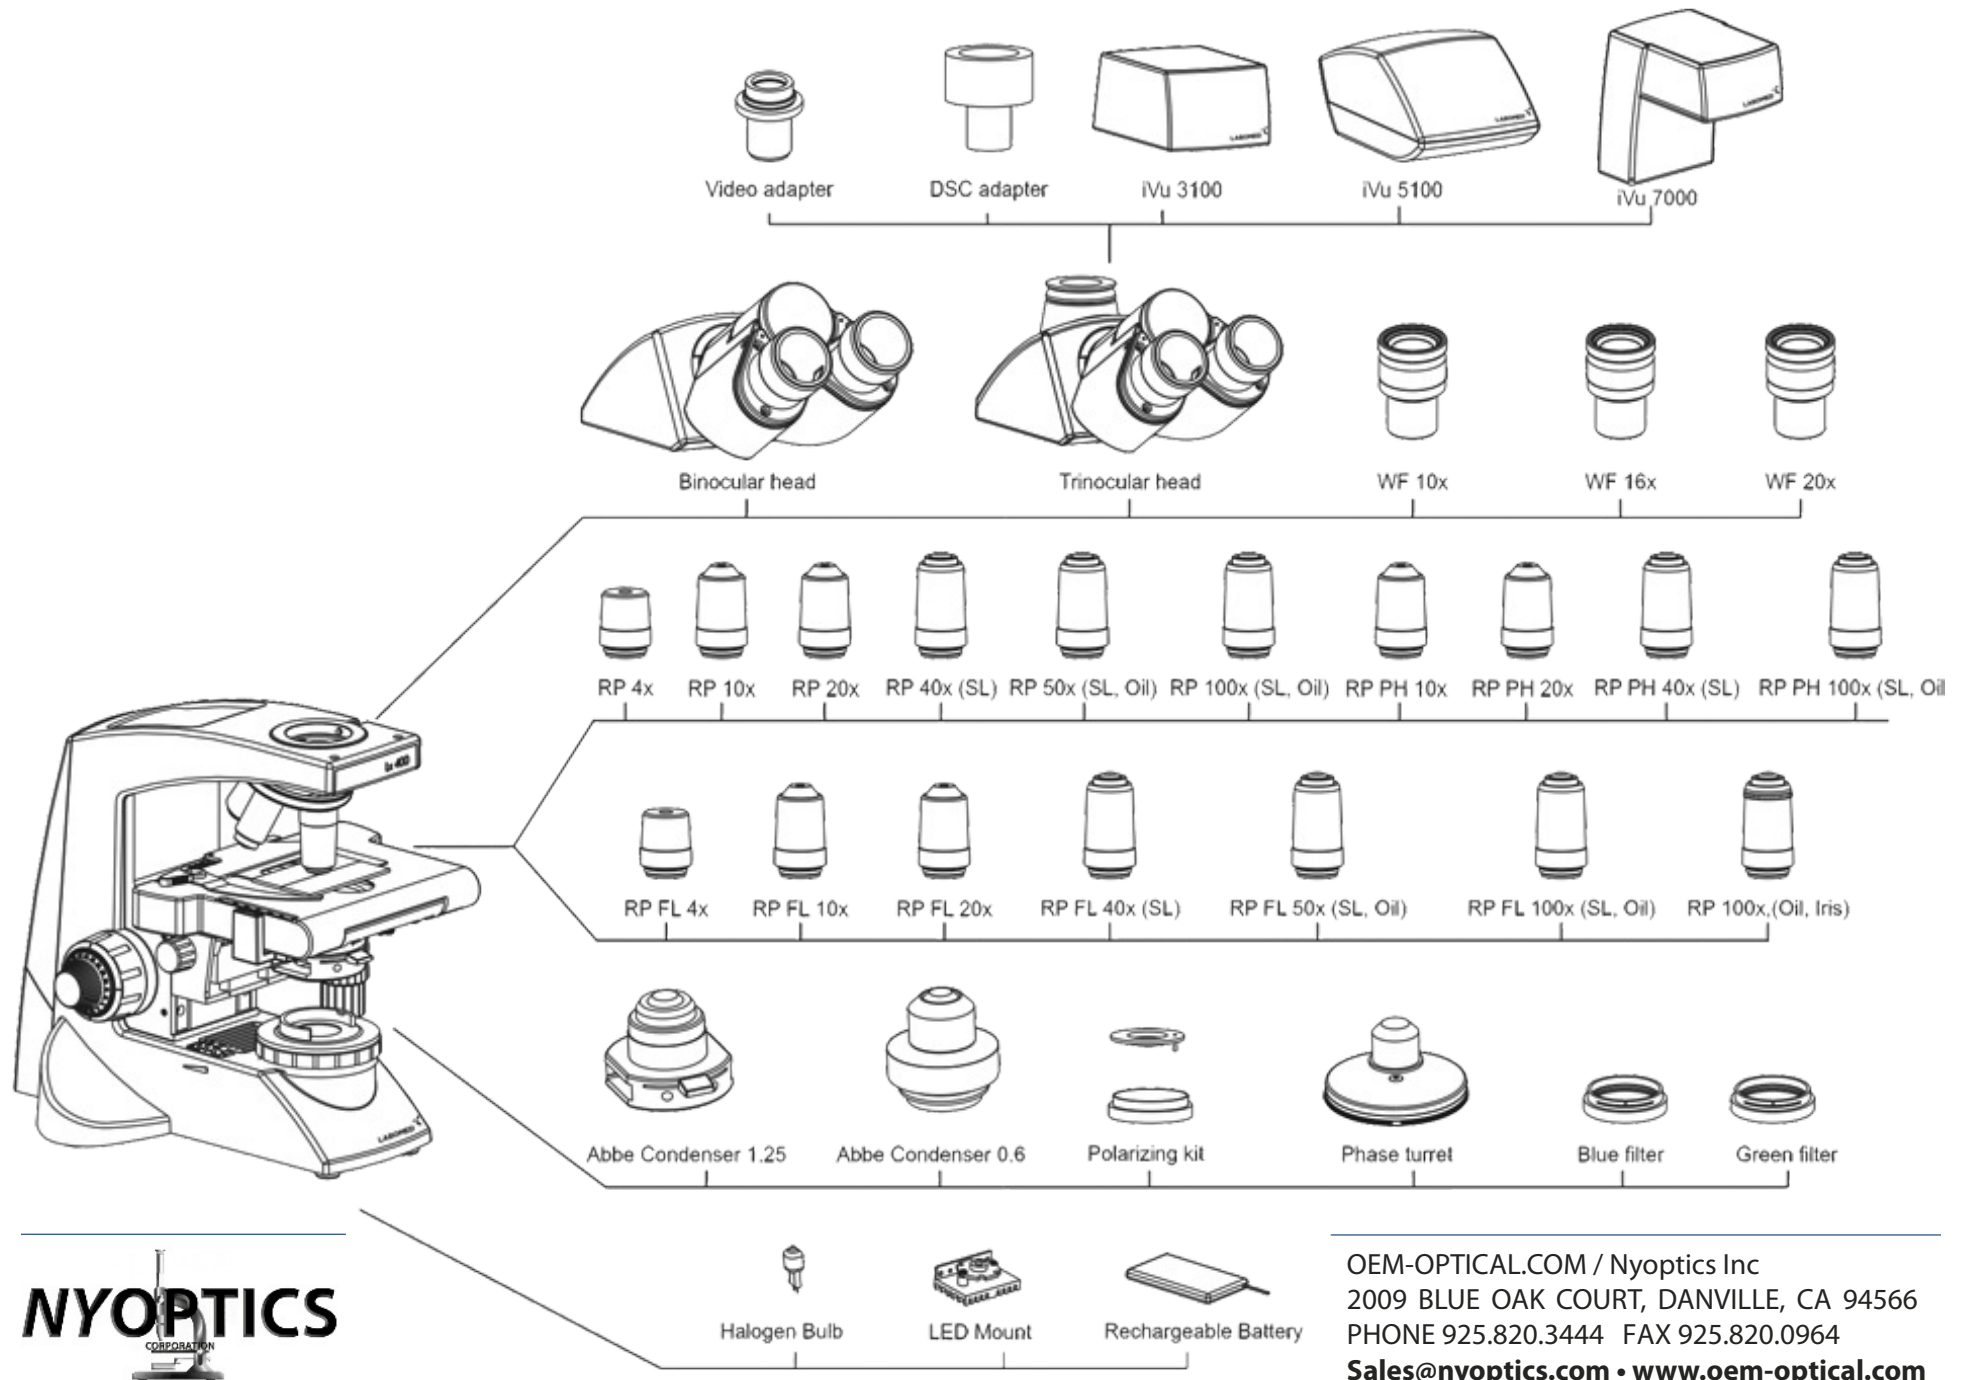

System Diagram (LX 400)

OEM-OPTICAL.COM / Nyoptics Inc
 2009 BLUE OAK COURT, DANVILLE, CA 94566
 PHONE 925.820.3444 FAX 925.820.0964
 Sales@nyoptics.com • www.oem-optical.com