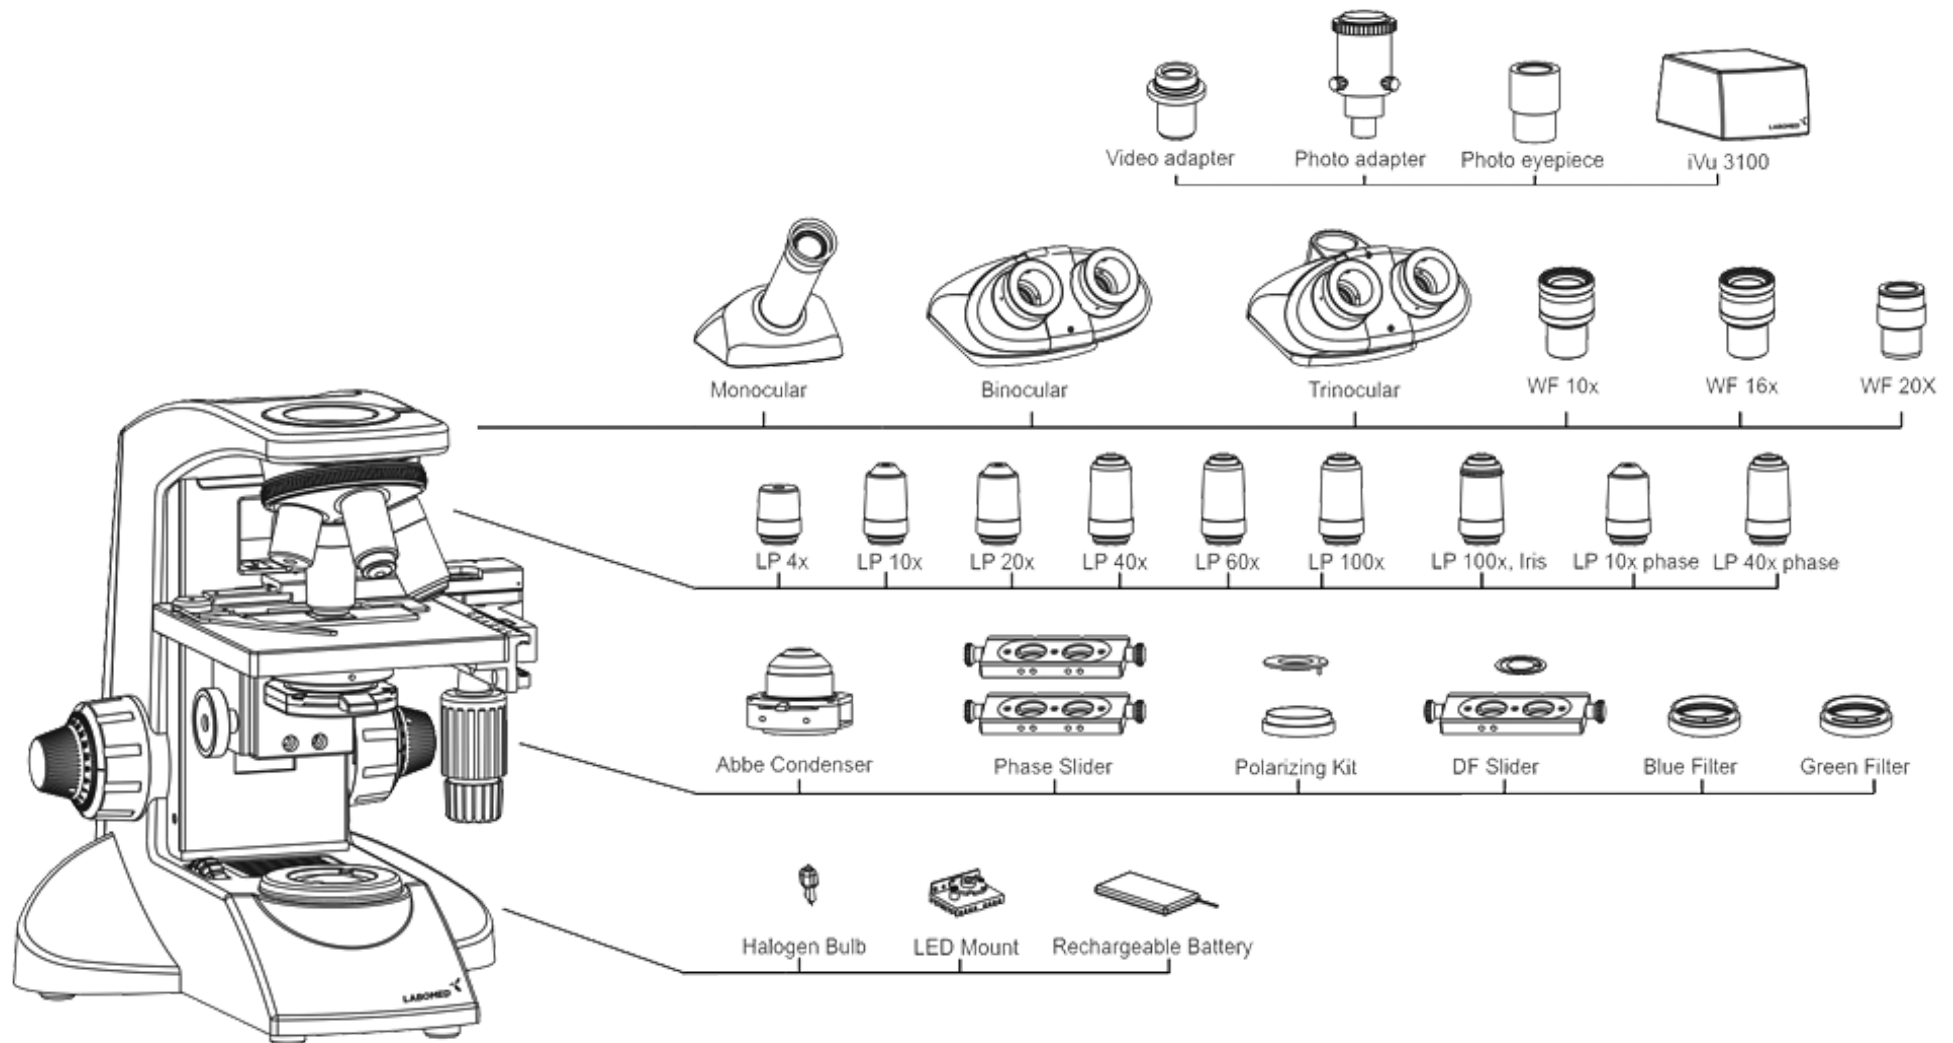

# System Diagram (CxL)

OEM-OPTICAL.COM / Nyoptics Inc  
 2009 BLUE OAK COURT, DANVILLE, CA 94566  
 PHONE 925.820.3444 FAX 925.820.0964  
 Sales@nyoptics.com • www.oem-optical.com