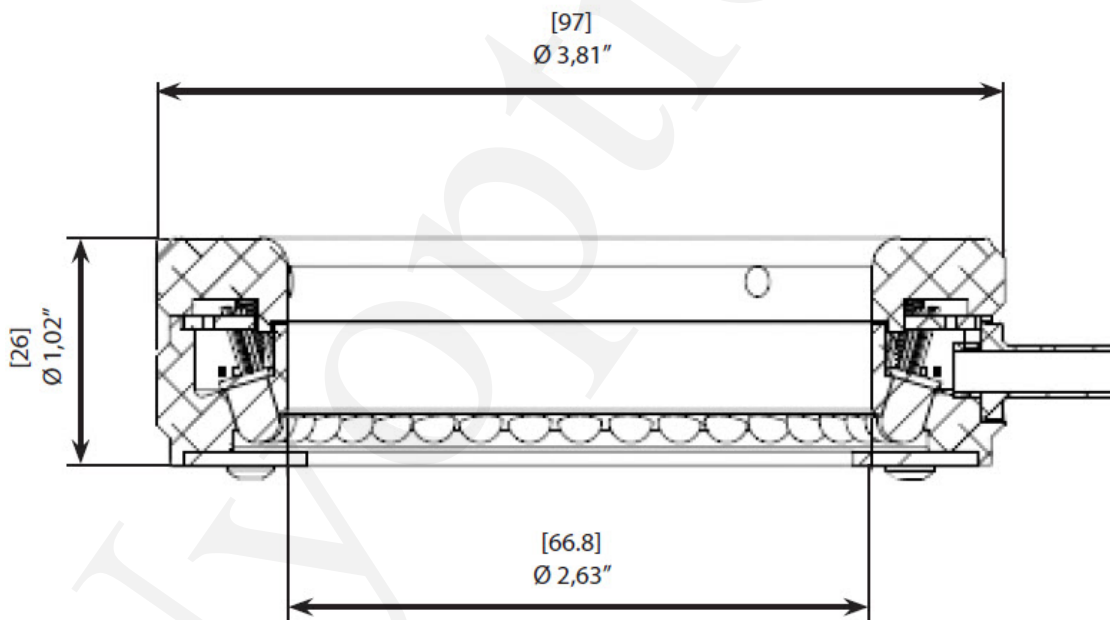

Techniquip LED Ring Illuminator Dimensions

PROLINE 30

PROLINE 40

PROLINE 80

SLIMLINE 40