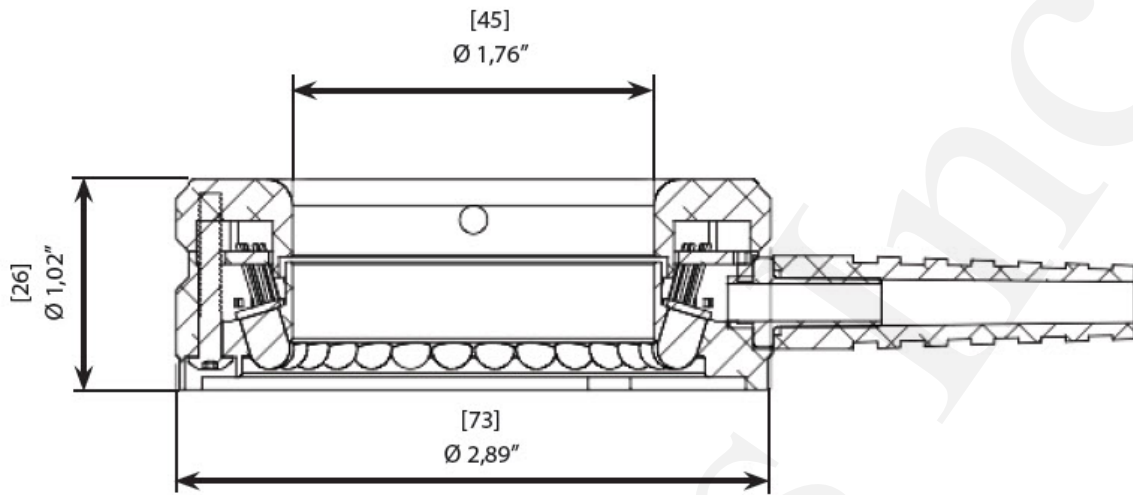

Techniquip LED Ring Illuminator Dimensions

PROLINE 30

PROLINE 40

PROLINE 80

SLIMLINE 40