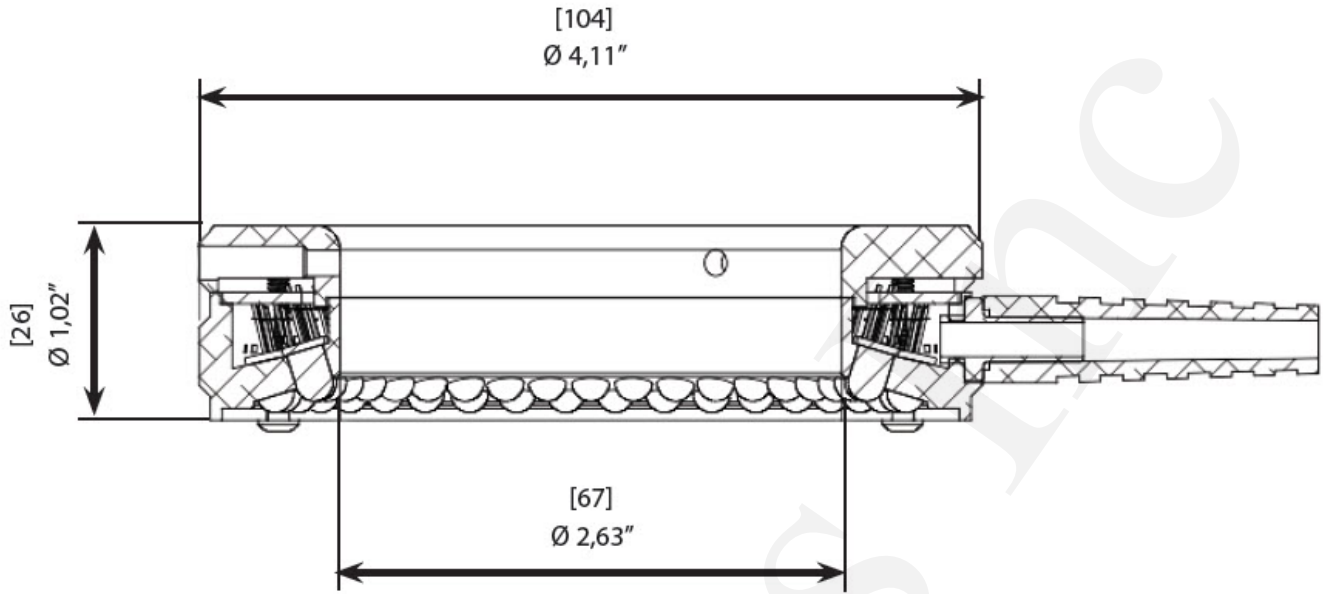

Techniquip LED Ring Illuminator Dimensions

PROLINE 30

PROLINE 40

PROLINE 80

SLIMLINE 40