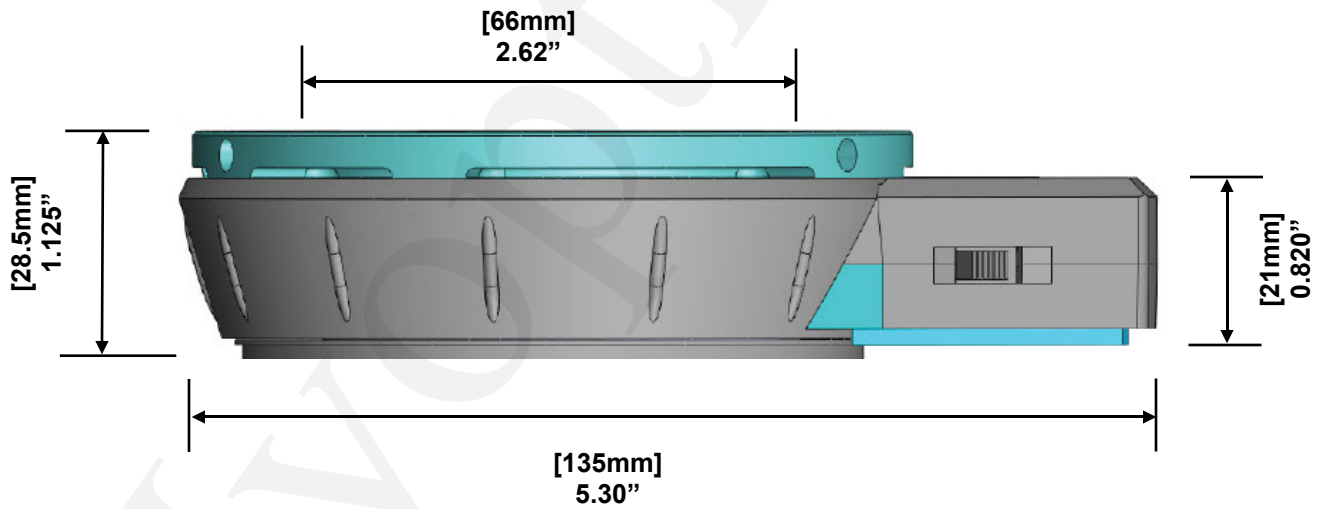

Techniquip LED Ring Illuminator Dimensions

PROLINE 30

PROLINE 40

PROLINE 80

SLIMLINE 40